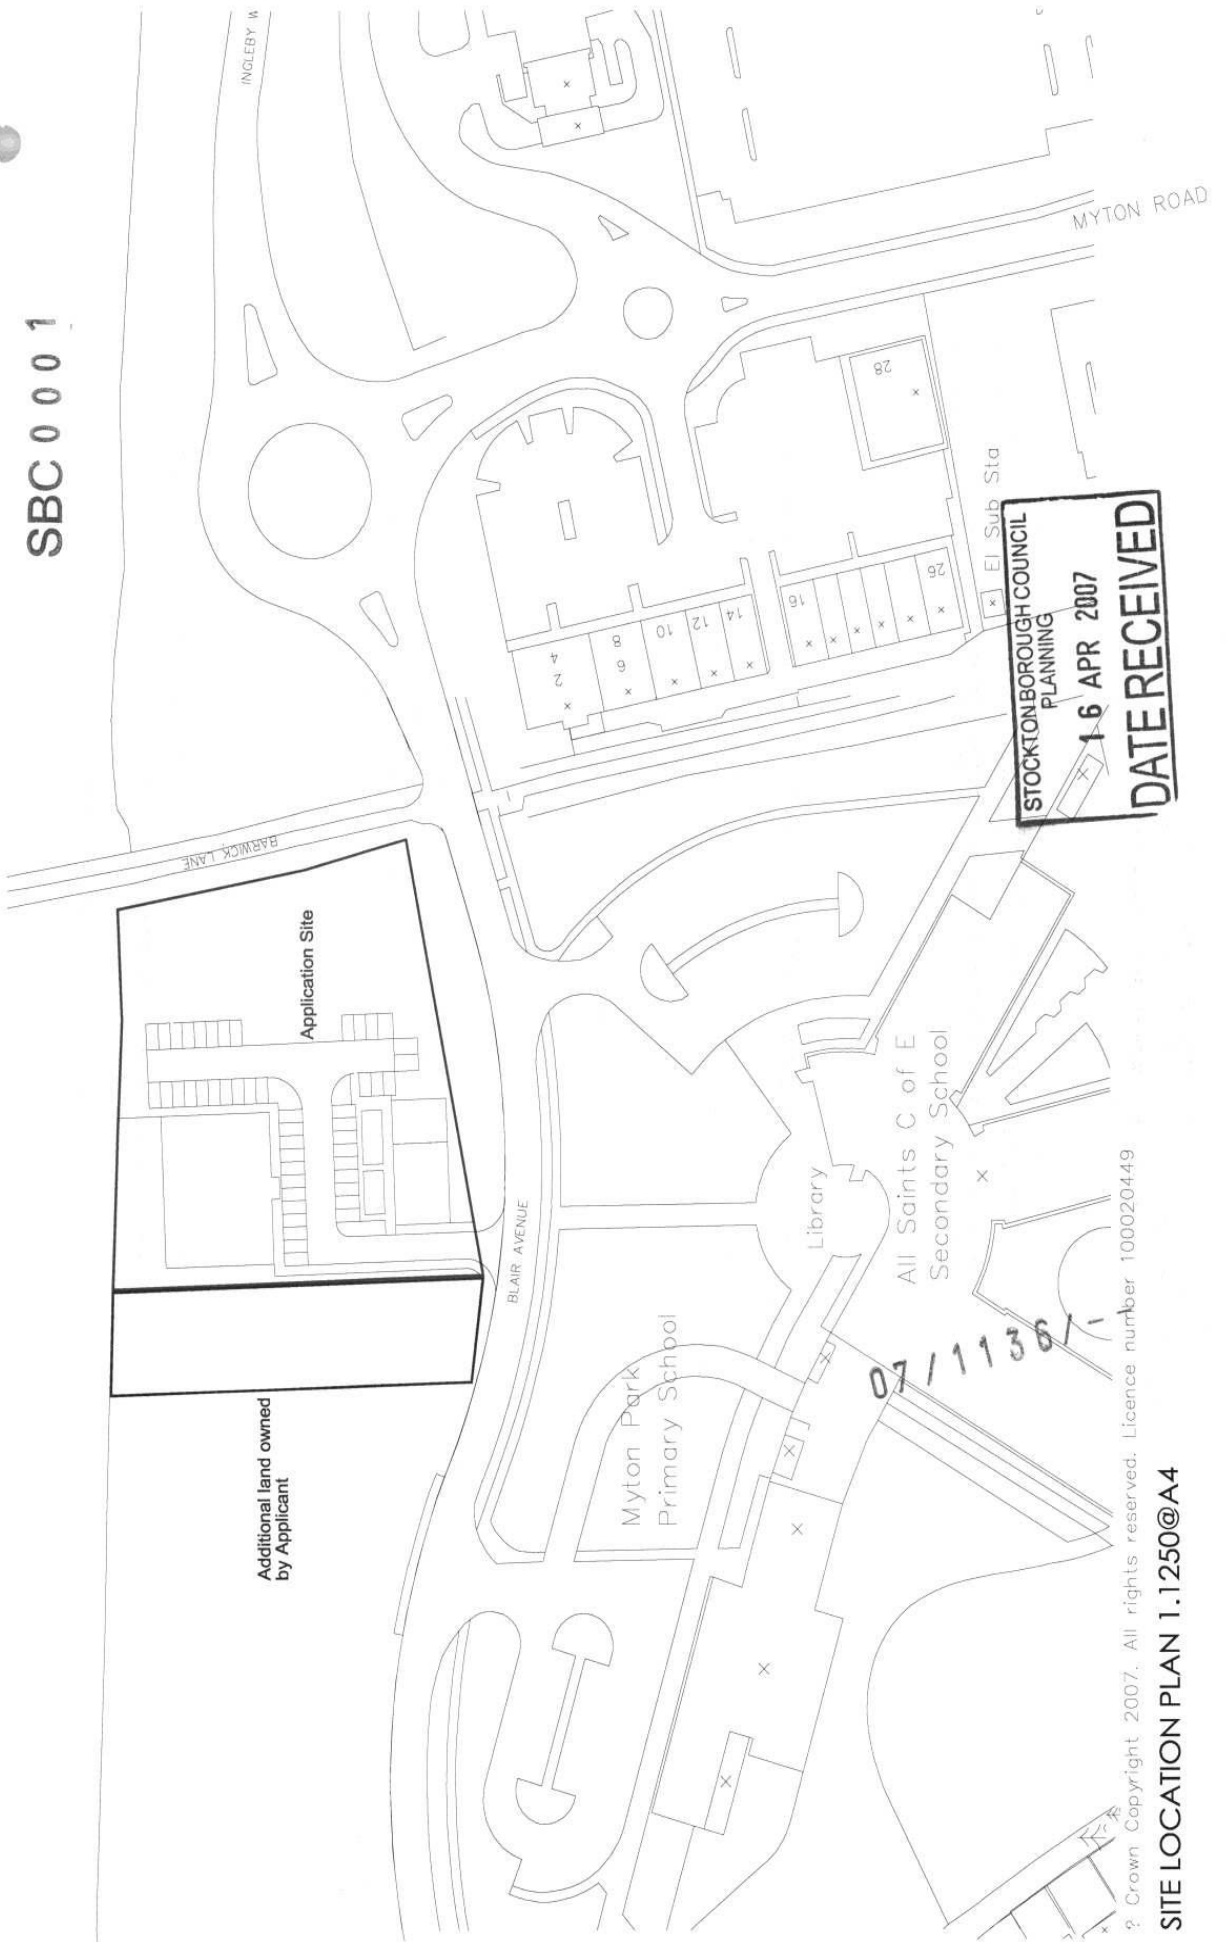

SBC0001

Additional land owned by Applicant

Application Site

BLAIR AVENUE

Myton Park Primary School

Library

All Saints C of E Secondary School

x

El Sub Sta

MYTON ROAD

INGLEBY W

BARKWICK LANE

STOCKTON BOROUGH COUNCIL  
 PLANNING  
 16 APR 2007  
 DATE RECEIVED

07/1136/-

© Crown Copyright 2007. All rights reserved. Licence number 100020449

SITE LOCATION PLAN 1.1250@A4